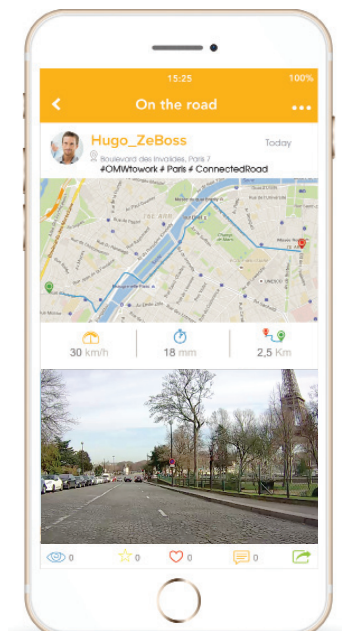

The First Connected & Social Dashcam

recSMART is the first connected and social dashcam. Equipped with built-in GPS, Wi-Fi connectivity and a wide angle camera, it seamlessly connects to your smartphone and records your driving journeys in full HD. Its magnetic mounting bracket allow you to easily remove it from the car without touching the original setup. Thanks to its free app, you can now share your best moments on the road with the worldwide RoadEyes community or with your social networks!

Travel with connected drivers

Never alone in your car! Whether your crossing a wonderful national park or simply driving up to your favorite ski resort, you can simply share amazing HD footages with the RoadEyes community straight from your smartphone and enjoy around the world members' contributions

Wireless snap remote

Wildlife is just crossing the street in front of you, an accident just happened to the preceding car, Never miss the instant thanks to the RoadEyes wireless snap remote. Installed right at your fingertip you can instantly press the button to take a snapshot and secure a 10 seconds segment of video on your memory card

Travel through the eyes of connected drivers

Compatible with iOS and Android, the RoadEyes App is your best companion to share your journey with your friends on your social networks as well the entire RoadEyes community. Simply travel around the world and visit the most wonderful roads and breathtaking spots with the eyes of all recSMART cameras connected around the globe.