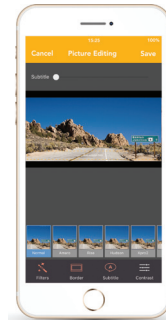

MOBILE APP

Share your route

See nearby connected drivers

Follow your friends on the road

Live view

Video & Photo editing

Share on social networks

SYSTEM REQUIREMENTS