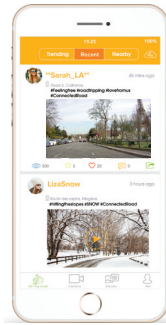

2k Video & 4MP Photo
Video resolution up to 2K and 4MP still photo resolution

140° Wide Angle
Ultra wide angle lens for ultimate scene footages

Gyro-Sensor
Built-in Gyro-sensor for better interaction with car behaviors

Built-in Battery
included 260 mAh built-in battery to continue recording events out of the car

Wifi Connectivity
Secured wifi connection between your smartphone and the camera

Automatic storage management
Compatible with MicroSD card Class 10 from 8 to 128 GB.

MOBILE APP

Share your route

See nearby connected drivers

Follow your friends on the road

Live view

Video & Photo editing

Share on social networks

SYSTEM REQUIREMENTS