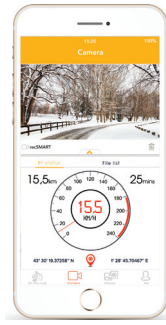

2k Video & 4MP Photo
Video resolution up to 2K and 4MP still photo resolution

140° Wide Angle
Ultra wide angle lens for ultimate scene footages

Gyro-Sensor
Built-in Gyro-sensor for better interaction with car behaviors

MOBILE APP

Share your route

See nearby connected drivers

Follow your friends on the road

Live view

Video & Photo editing

Share on social networks

SYSTEM REQUIREMENTS

iPhone 4s, 5, 5c, 5s, 6, 6 Plus, 6s, 6s Plus & greater – iPad (3rd, 4th, 5th gen & Pro), iPad Mini – iOS 8+ - Select Android 4.0+ devices

DOWNLOAD THE APP

Available on the
App Store

ANDROID APP ON
Google play

TECHNICAL SPECIFICATIONS

Dimensions: 64.7 x 64.2 x 32.9 mm

Weight: 102 g

Lens: 140° wide angle, f/1.8 aperture

Image sensor: 2.8µm x 2.8µm super large pixel

Video resolution: 1440P (2560x1440) 25fps, 1080P (1920x1080) 30 fps, 720P (1080x720) 30fps